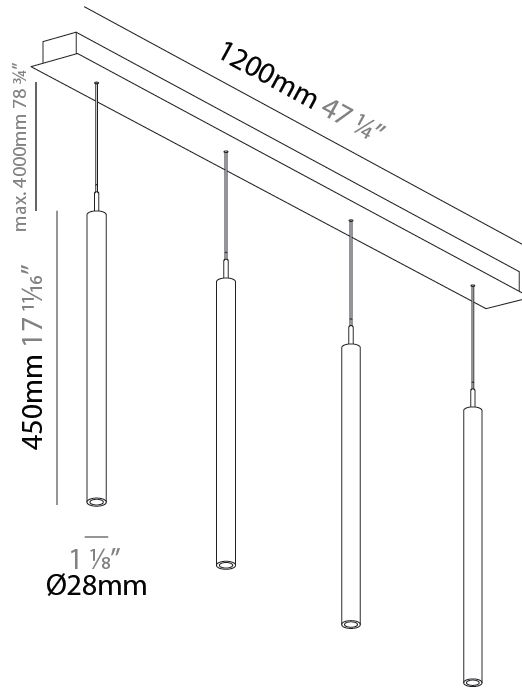

GENERAL

Series: G-Mini Channel
Subseries: G-Mini Channel Hangover
Partner: Prolicht
Division: Architectural
Installation: Suspension
Product Type: Clusters
Mounting Location: Ceiling
Light Distribution: Direct

PHYSICAL

Shape: Cylinder
Diameter (mm): 28
Diameter (in): 1 1/8
Length (mm): 1200
Length (in): 47 1/4
Height (mm): 450
Height (in): 17 11/16

Diffuser: Shine Ring - NOR / OPL / YEL / ORA / RED / BLU / GRN
Fixture Finish: SSR / BKV / CWI / CRY / HAB / UFT / ITA / RUA / FTG / MYG / LOD / PUS / FRO / FUP / KIA / POP / BLS / SPG / MEY / GOH / CHC / COM / ABZ / JAG / OBR / MOS / ROR
Accent Finish: NOF / COP / MIR / SSS
Fixture Material: Extruded Aluminum / Steel
Cable Details: 2000mm/78 3/4" / 4000mm/157 1/2" - Cable, Black, Green, Orange, Red, White

ELECTRICAL

Lamp Type: LED (Zhaga Standard)
Input Wattage (W): 26
Total Output Wattage (W): 23.7
Dimming: Tri-Mode (Non-Dimming and Phase Dimming (120Vac only) and 0-10V Dimming)
Driver Included: Yes
Driver Location: Integrated
Driver Type: Constant Current - Universal
Driver Class: Class 2
Input Voltage (V): 120 - 277

LED

Color Temperature (°K): 2700 / 3000 / 3500 / 4000
Max. Delivered Lumen (lm): 1546 / 1615 / 1705 / 1751
Nominal Lumen (lm): 1840 / 1949 / 2057 / 2112
CRI: >90 CRI
Lamp Life (hrs): 50000

OPTICAL

Beam Angle: 20 / 26 / 56

RATINGS AND CERTIFICATIONS

Certified By: Certified for North American Standards
IP rating: IP20