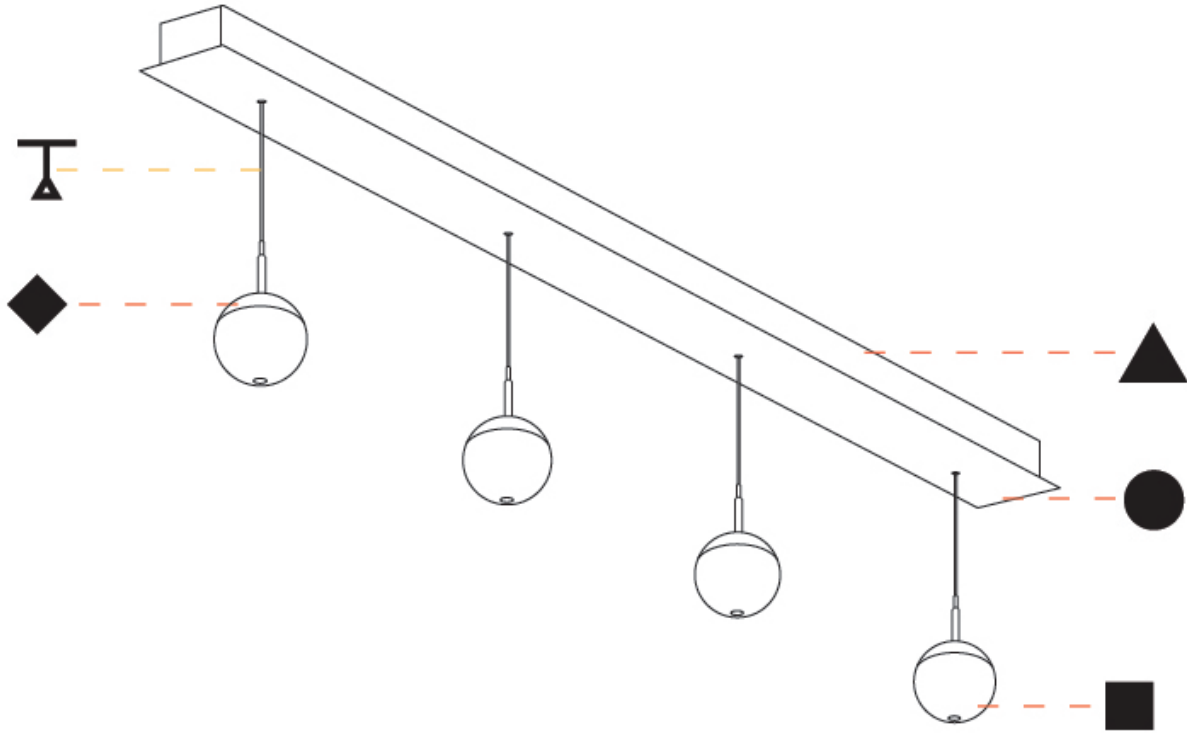

PROJECT
TYPE
SPECIFIER
QUANTITY
DATE

G-MINI CHANNEL SNOOKER GLASS SUSPENSION

A300640-

A