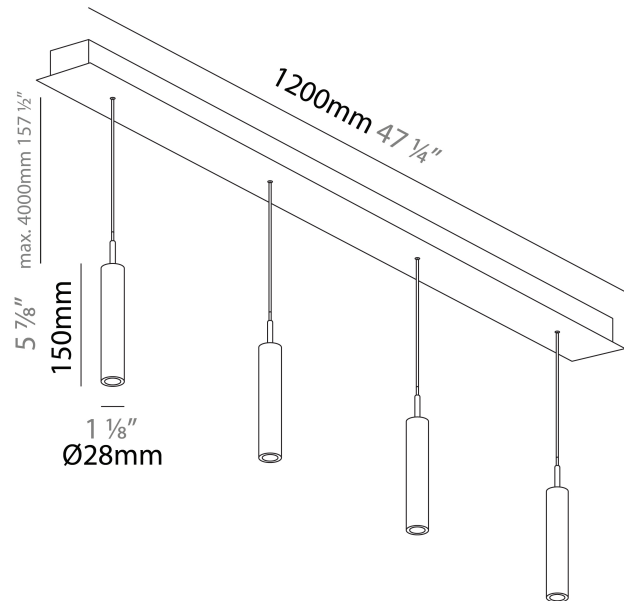

GENERAL

Series: G-Mini Channel
Subseries: G-Mini Channel Hangover
Partner: Prolicht
Division: Architectural
Installation: Suspension
Product Type: Clusters
Mounting Location: Ceiling
Light Distribution: Direct

PHYSICAL

Shape: Cylinder
Diameter (mm): 28
Diameter (in): 1 1/8
Length (mm): 1200
Length (in): 47 1/4
Height (mm): 150
Height (in): 5 7/8
Diffuser: Shine Ring - NOR / OPL / YEL / ORA / RED / BLU / GRN
Fixture Finish: SSR / BKV / CWI / CRY / HAB / UFT / ITA / RUA / FTG / MYG / LOD / PUS / FRO / FUP / KIA / POP / BLS / SPG / MEY / GOH / CHC / COM / ABZ / JAG / OBR / MOS / ROR
Accent Finish: NOF / COP / MIR / SSS
Fixture Material: Extruded Aluminum / Steel
Cable Details: 2000mm/78 3/4" / 4000mm/157 1/2" - Cable, Black, Green, Orange, Red, White

ELECTRICAL

Lamp Type: LED (Zhaga Standard)
Input Wattage (W): 26
Total Output Wattage (W): 23.7
Dimming: Tri-Mode (Non-Dimming and Phase Dimming (120Vac only) and 0-10V Dimming)
Driver Included: Yes
Driver Location: Integrated
Driver Type: Constant Current - Universal
Driver Class: Class 2
Input Voltage (V): 120 - 277

LED

Color Temperature (°K): 2700 / 3000 / 3500 / 4000
Max. Delivered Lumen (lm): 1557 / 1421 / 1499 / 1450
Nominal Lumen (lm): 1840 / 1949 / 2057 / 2112
CRI: >90 CRI
Lamp Life (hrs): 50000

OPTICAL

Beam Angle: 32 / 58

RATINGS AND CERTIFICATIONS

Certified By: Certified for North American Standards
IP rating: IP20