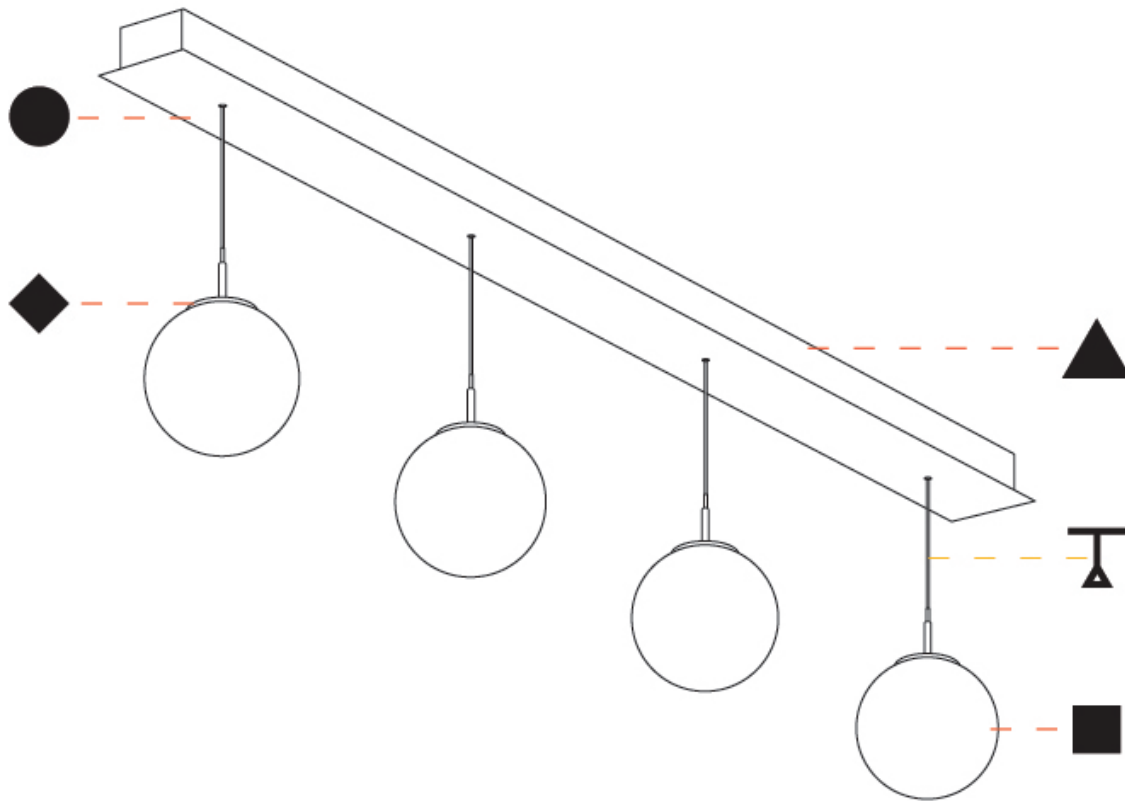

G-MINI CHANNEL BILO SUSPENSION

A300645-

PROJECT
TYPE
SPECIFIER
QUANTITY
DATE

A